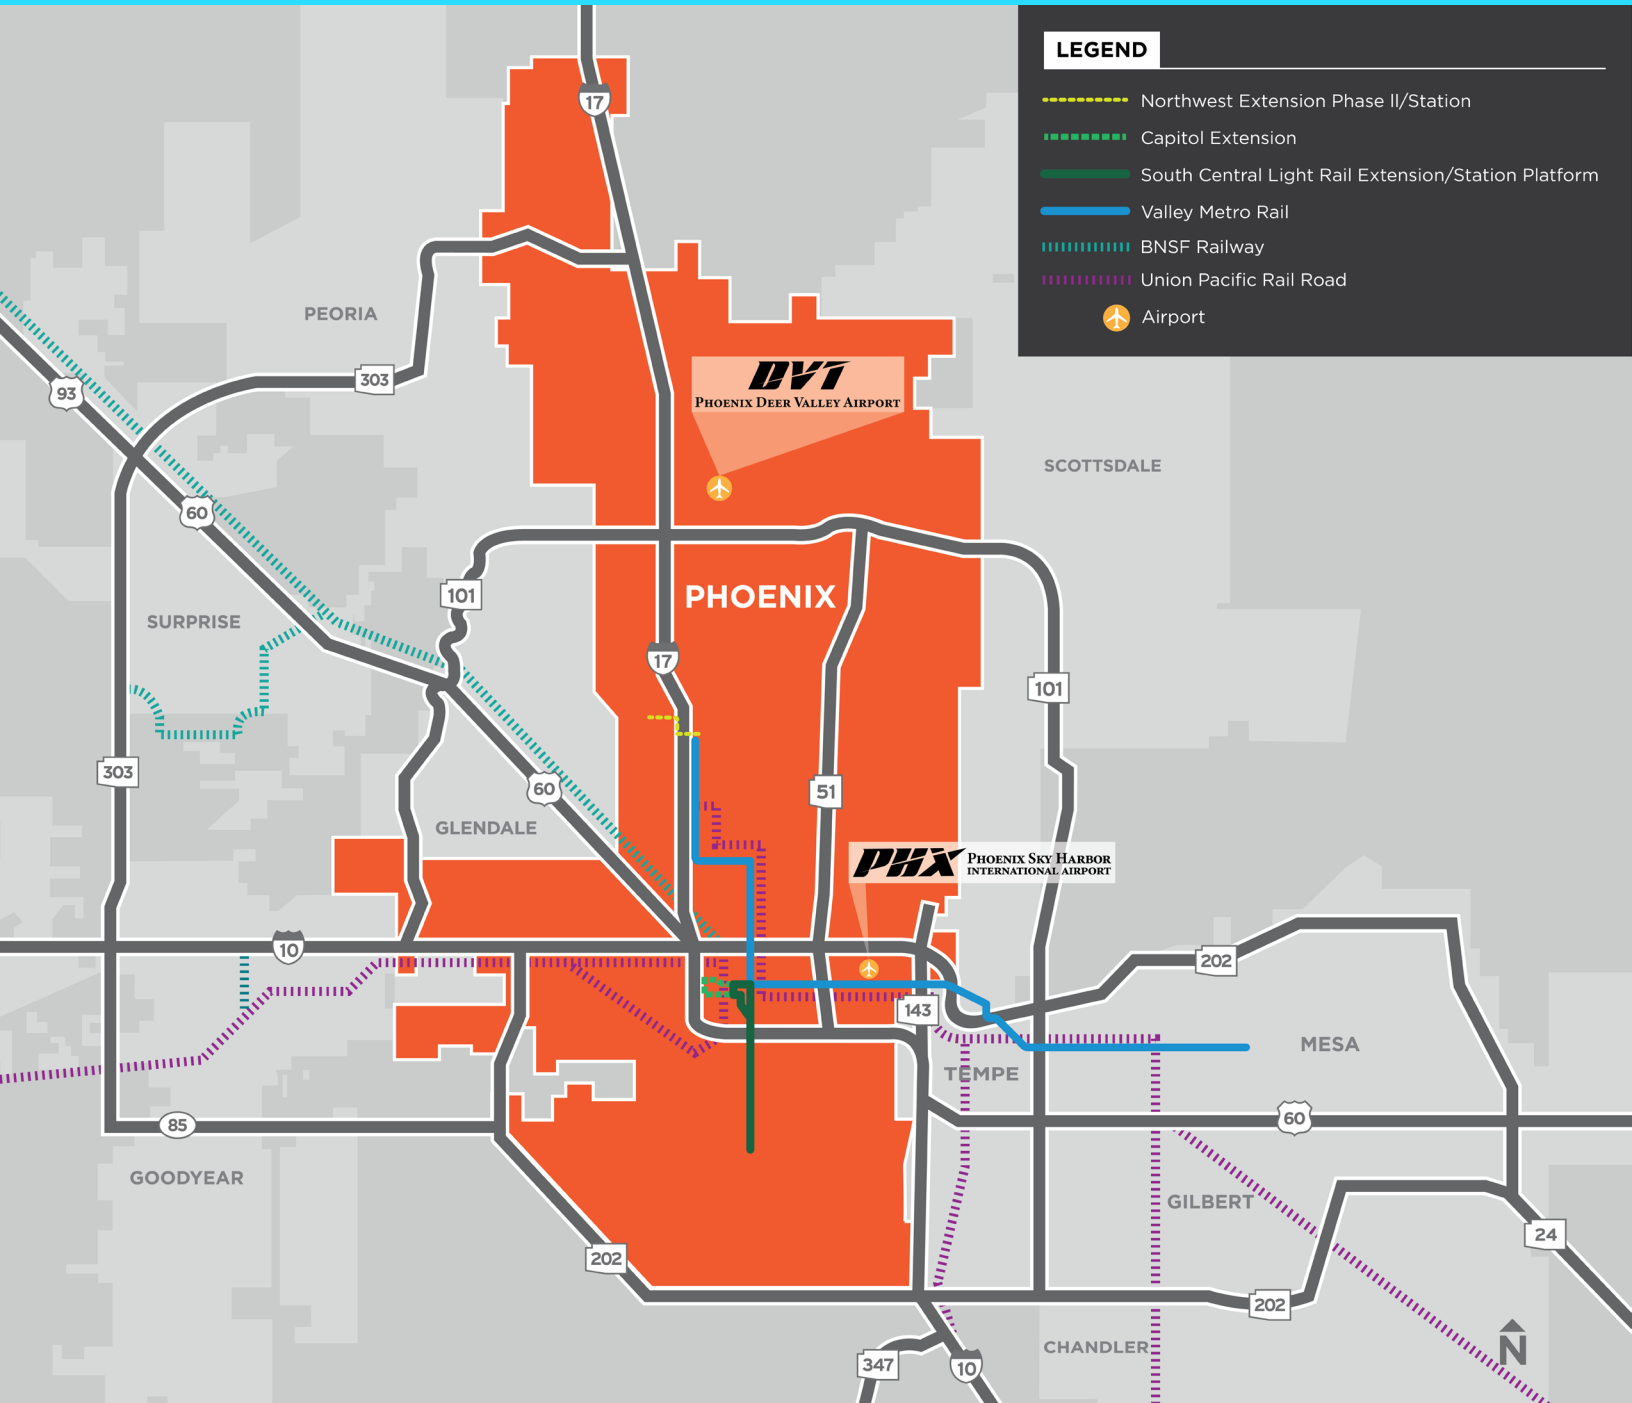

# Connecting the Region.

## Freeways and Networks

- Interstate 17
- U.S. Route 60
- State Route 51
- State Route 143
- Loop 101
- Loop 202
- Loop 303

## Airports

- Phoenix Sky Harbor International Airport
- Phoenix Deer Valley Airport